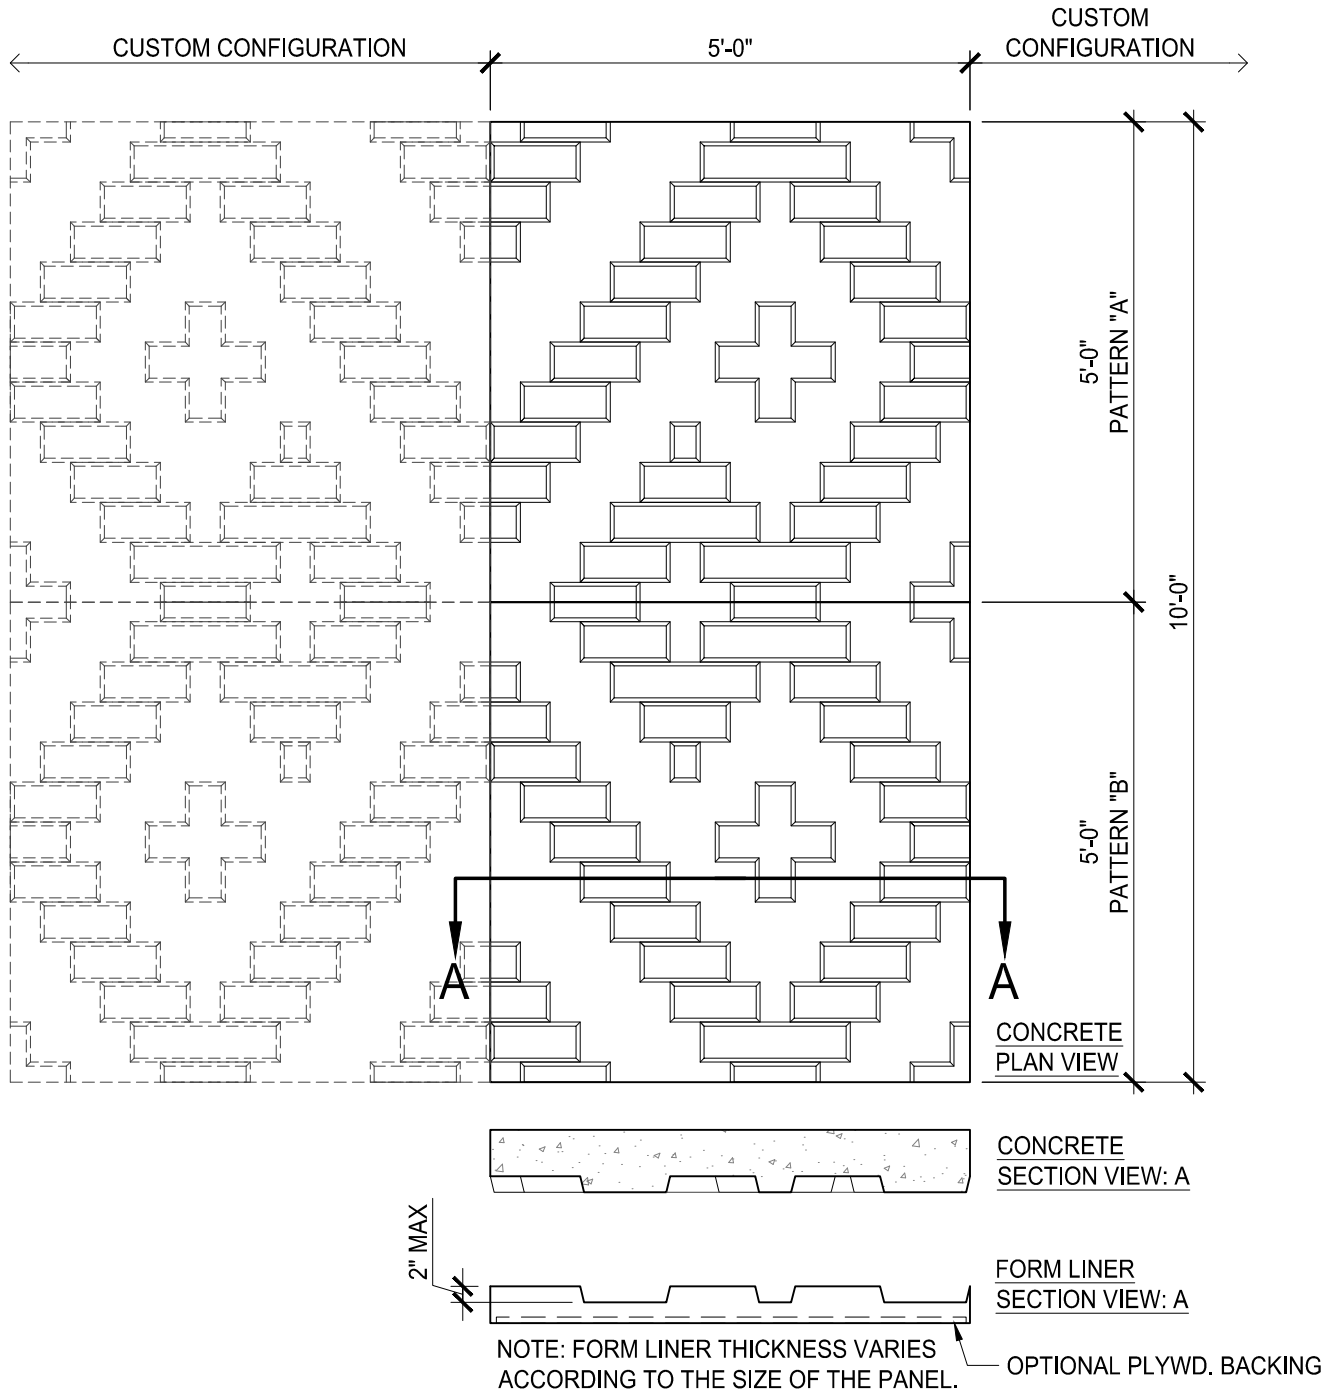

CFL-WE006

WEAVE SERIES: DIAMOND WEAVE

Copyright © 2015 Creative Form Liners, Inc. All Rights Reserved.
Please call CFL for full specifications and installation instructions for our form liner products