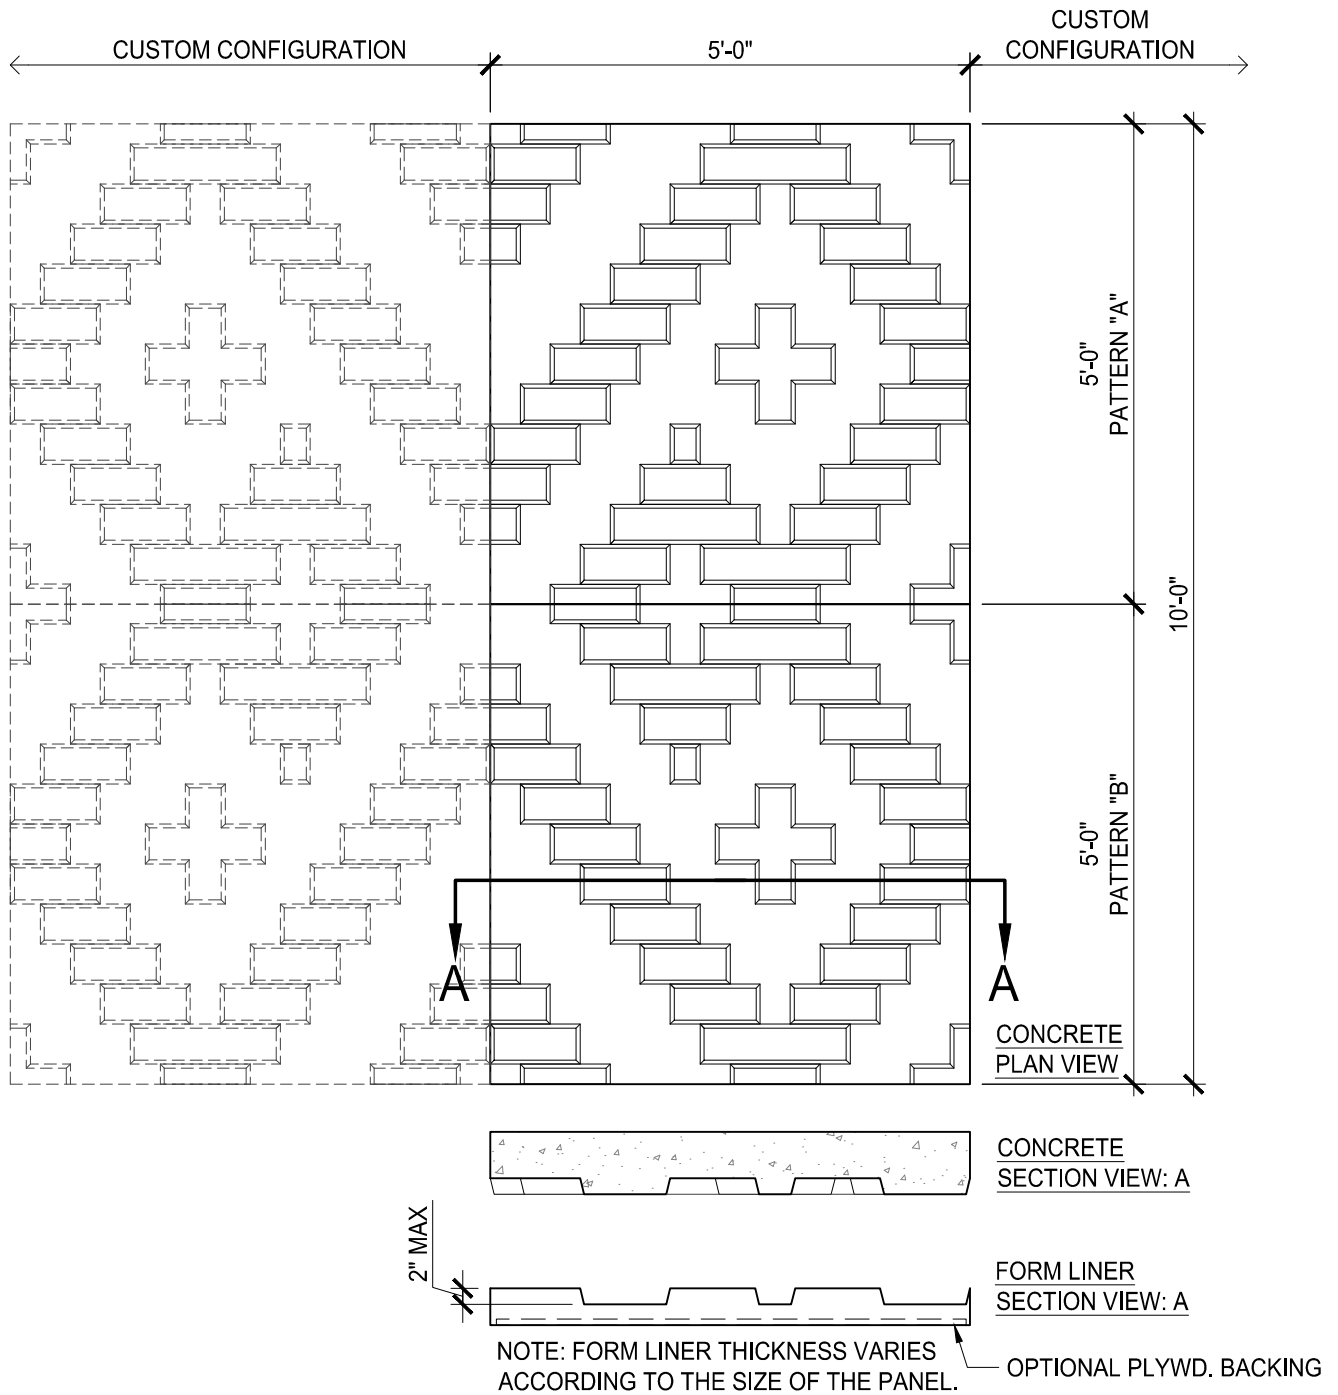

CFL-WE006

WEAVE SERIES: DIAMOND WEAVE

Copyright © 2015 Creative Form Liners, Inc. All Rights Reserved.
Please call CFL for full specifications and installation instructions for our form liner products